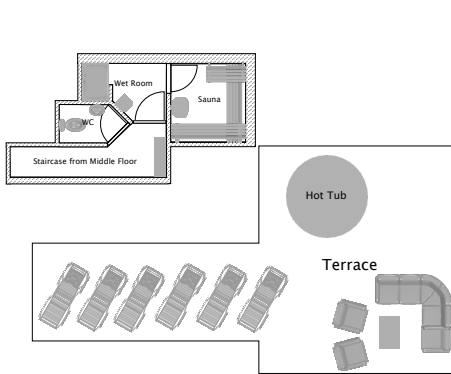

The main living area of the chalet extends across the full width of the property affording guests a breath-taking panorama over the Giffre Valley. The open-plan design offers ample space for guests to enjoy the culinary delights of the chalet around the dining-room table before relaxing after dinner in front of the log fire.

Samoëns forms part of the Grand Massif ski domain which, with over 265km of piste, is one of the largest ski areas in France. With 80% north facing slopes the region offers a long ski season with much to challenge all levels of ski/snowboard ability. Chalet APASSION is located just a couple of minutes from the two main ski lifts in Samoëns via our complementary in-resort shuttle service.

## The Chalet Offers:

- Large open-plan living area with log fire
- Second lounge + TV, DVD, Playstation
- Large sauna and 6-man hot-tub
- Ski-Room with heated boot warmers
- Book library, DVDs, games
- Wi-Fi, Sonos / Spotify music system