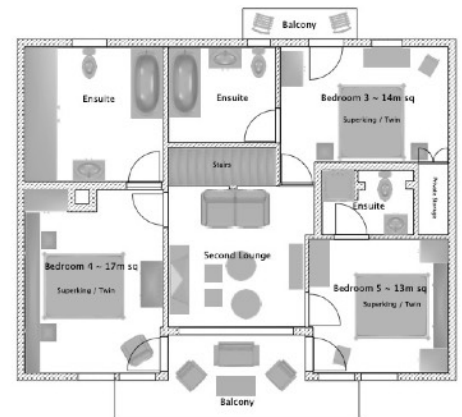

The Chalet Offers:

- Large open-plan living area with log fire
- Second lounge + TV, DVD, Playstation
- Large sauna and 6-man hot-tub
- Ski-Room with heated boot warmers
- Book library, DVDs, games
- Wi-Fi, Sonos / Spotify music system

Our Catered Chalet Service Includes:

Extensive hot & cold breakfast
Afternoon tea with home-baked cakes
Canapés followed by a 3-course meal (5-nights) with carefully selected wines
Private in-resort shuttle service
(08.15 to 10.00 and 16.00 to 18.30)

In the Bedrooms/Ensuites:

- Sumptuous extra-king / twin beds
- Egyptian cotton bed-linen and towels
- Towelling bathrobes and slippers
- Luxury 'White Company' toiletries
- Hairdryers
- Bluetooth music speakers

For further information about Chalet APASSION either send an email to: robandvicky@apassion.com or call us on +33 4 50 18 68 33 or +33 6 06 88 21 74