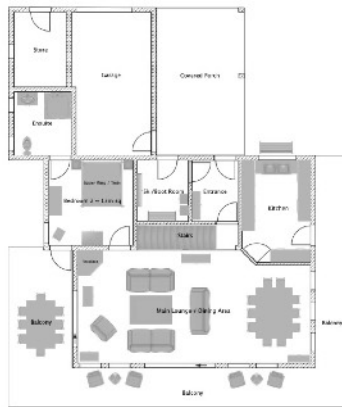

The Chalet Offers:

- Large open-plan living area with log fire
- Second lounge + TV, DVD, Playstation
- Large sauna and 6-man hot-tub
- Ski-Room with heated boot warmers
- Book library, DVDs, games
- Wi-Fi, Sonos / Spotify music system

Our Catered Chalet Service Includes:

Extensive hot & cold breakfast
Afternoon tea with home-baked cakes
Canapés followed by a 3-course meal (5-nights) with carefully selected wines
Private in-resort shuttle service
(08.15 to 10.00 and 16.00 to 18.30)

In the Bedrooms/Ensuites:

- Sumptuous extra-king / twin beds
- Egyptian cotton bed-linen and towels
- Towelling bathrobes and slippers
- Luxury 'White Company' toiletries
- Hairdryers
- Bluetooth music speakers

For further information about Chalet APASSION either send an email to: robandvicky@apassion.com or call us on +33 4 50 18 68 33 or +33 6 06 88 21 74