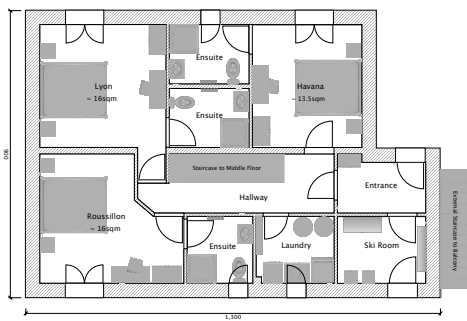

The expansive open plan living area and the modern, fully equipped, kitchen are located on the middle floor which also benefits from a spacious balcony set-up for outdoor catering with stunning views over the Giffre Valley and the iconic Montagne du Criou. The chalet has a large, decked terrace to the rear housing comfy sun loungers and a 6-person hot-tub, offering the perfect spot to relax in the warm Alpine sunshine

## The Chalet Offers:

- Large open-plan living area
- Second lounge + TV, DVD, Playstation
- Wi-Fi and Sonos, Spotify music system
- Large terrace, sun loungers and BBQ
- Book library, DVDs, games
- 6-person hot-tub with mountain