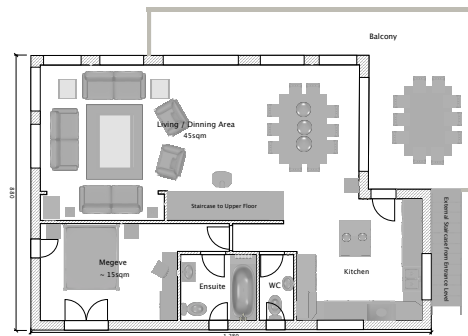

The expansive open plan living area and the modern, fully equipped, kitchen are located on the middle floor which also benefits from a spacious balcony set-up for outdoor catering with stunning views over the Giffre Valley and the iconic Montagne du Criou. The chalet has a large, decked terrace to the rear housing comfy sun loungers and a 6-person hot-tub, offering the perfect spot to relax in the warm Alpine sunshine

## The Chalet Offers:

- Large open-plan living area
- Second lounge + TV, DVD, Playstation
- Wi-Fi and Sonos, Spotify music system
- Large terrace, sun loungers and BBQ
- Book library, DVDs, games
- 6-person hot-tub with mountain