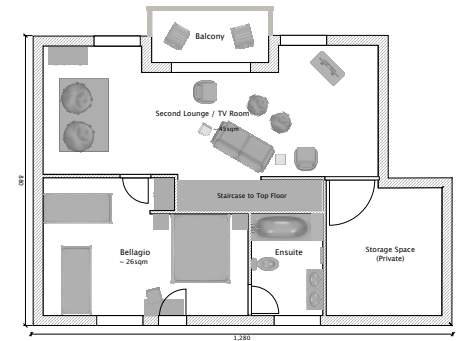

The expansive open plan living area and the modern, fully equipped, kitchen are located on the middle floor which also benefits from a spacious balcony set-up for outdoor catering with stunning views over the Giffre Valley and the iconic Montagne du Criou. The chalet has a large, decked terrace to the rear housing comfy sun loungers and a 6-person hot-tub, offering the perfect spot to relax in the warm Alpine sunshine

## The Chalet Offers:

- Large open-plan living area
- Second lounge + TV, DVD, Playstation
- Wi-Fi and Sonos, Spotify music system
- Large terrace, sun loungers and BBQ
- Book library, DVDs, games
- 6-person hot-tub with mountain