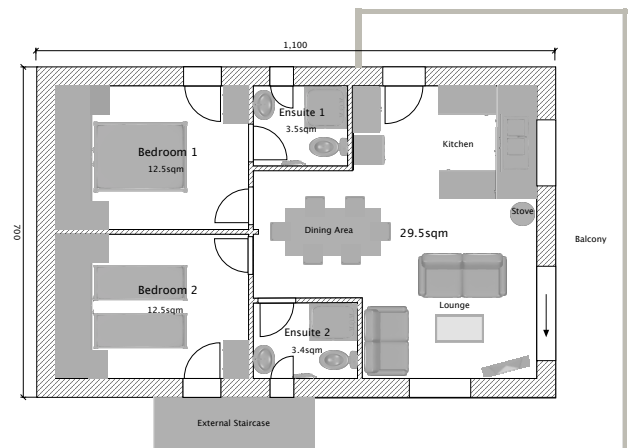

The Apartment Offers

- Open-plan living with feature bio-ethanol fireplace
- UK TV, DVD player, selection of DVDs, books and games
- Complementary Wi-Fi
- Ski room with heated boot rack and ski storage
- 200m walk to lift station / foot of the piste

In the Bedrooms / Bathrooms

- Sumptuous super-king / twin beds
- Egyptian cotton bed linen and goose feather duvets
- White Company towels
- Waffle bathrobes, slippers and hairdryers
- Luxury White Company toiletries

For further information about Apartment ACCORD either send an email to:
robandvicky@apassion.com or call us on +33 (0)4 50 18 68 33 or +33 (0)6 06 88 21 74